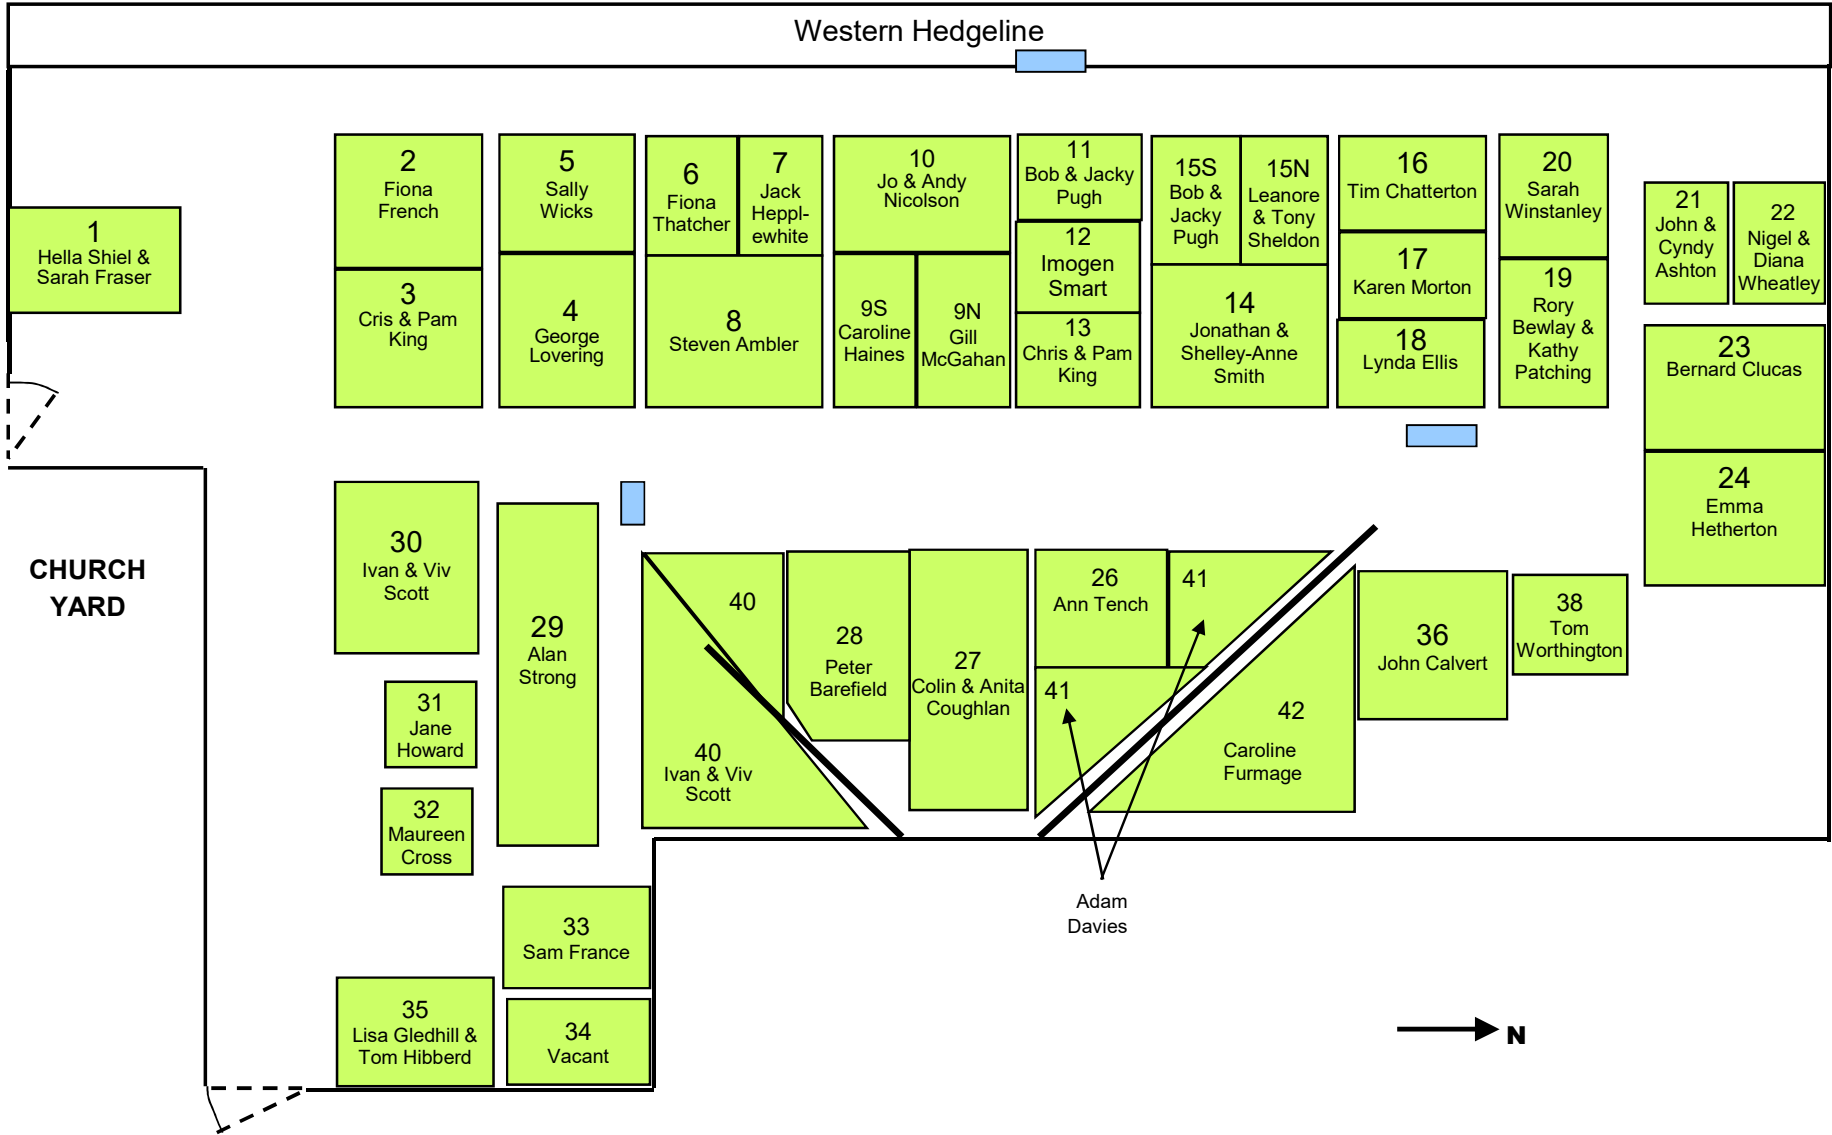

STREATLEY MEADOWS

Western Hedgeline

CAR PARK