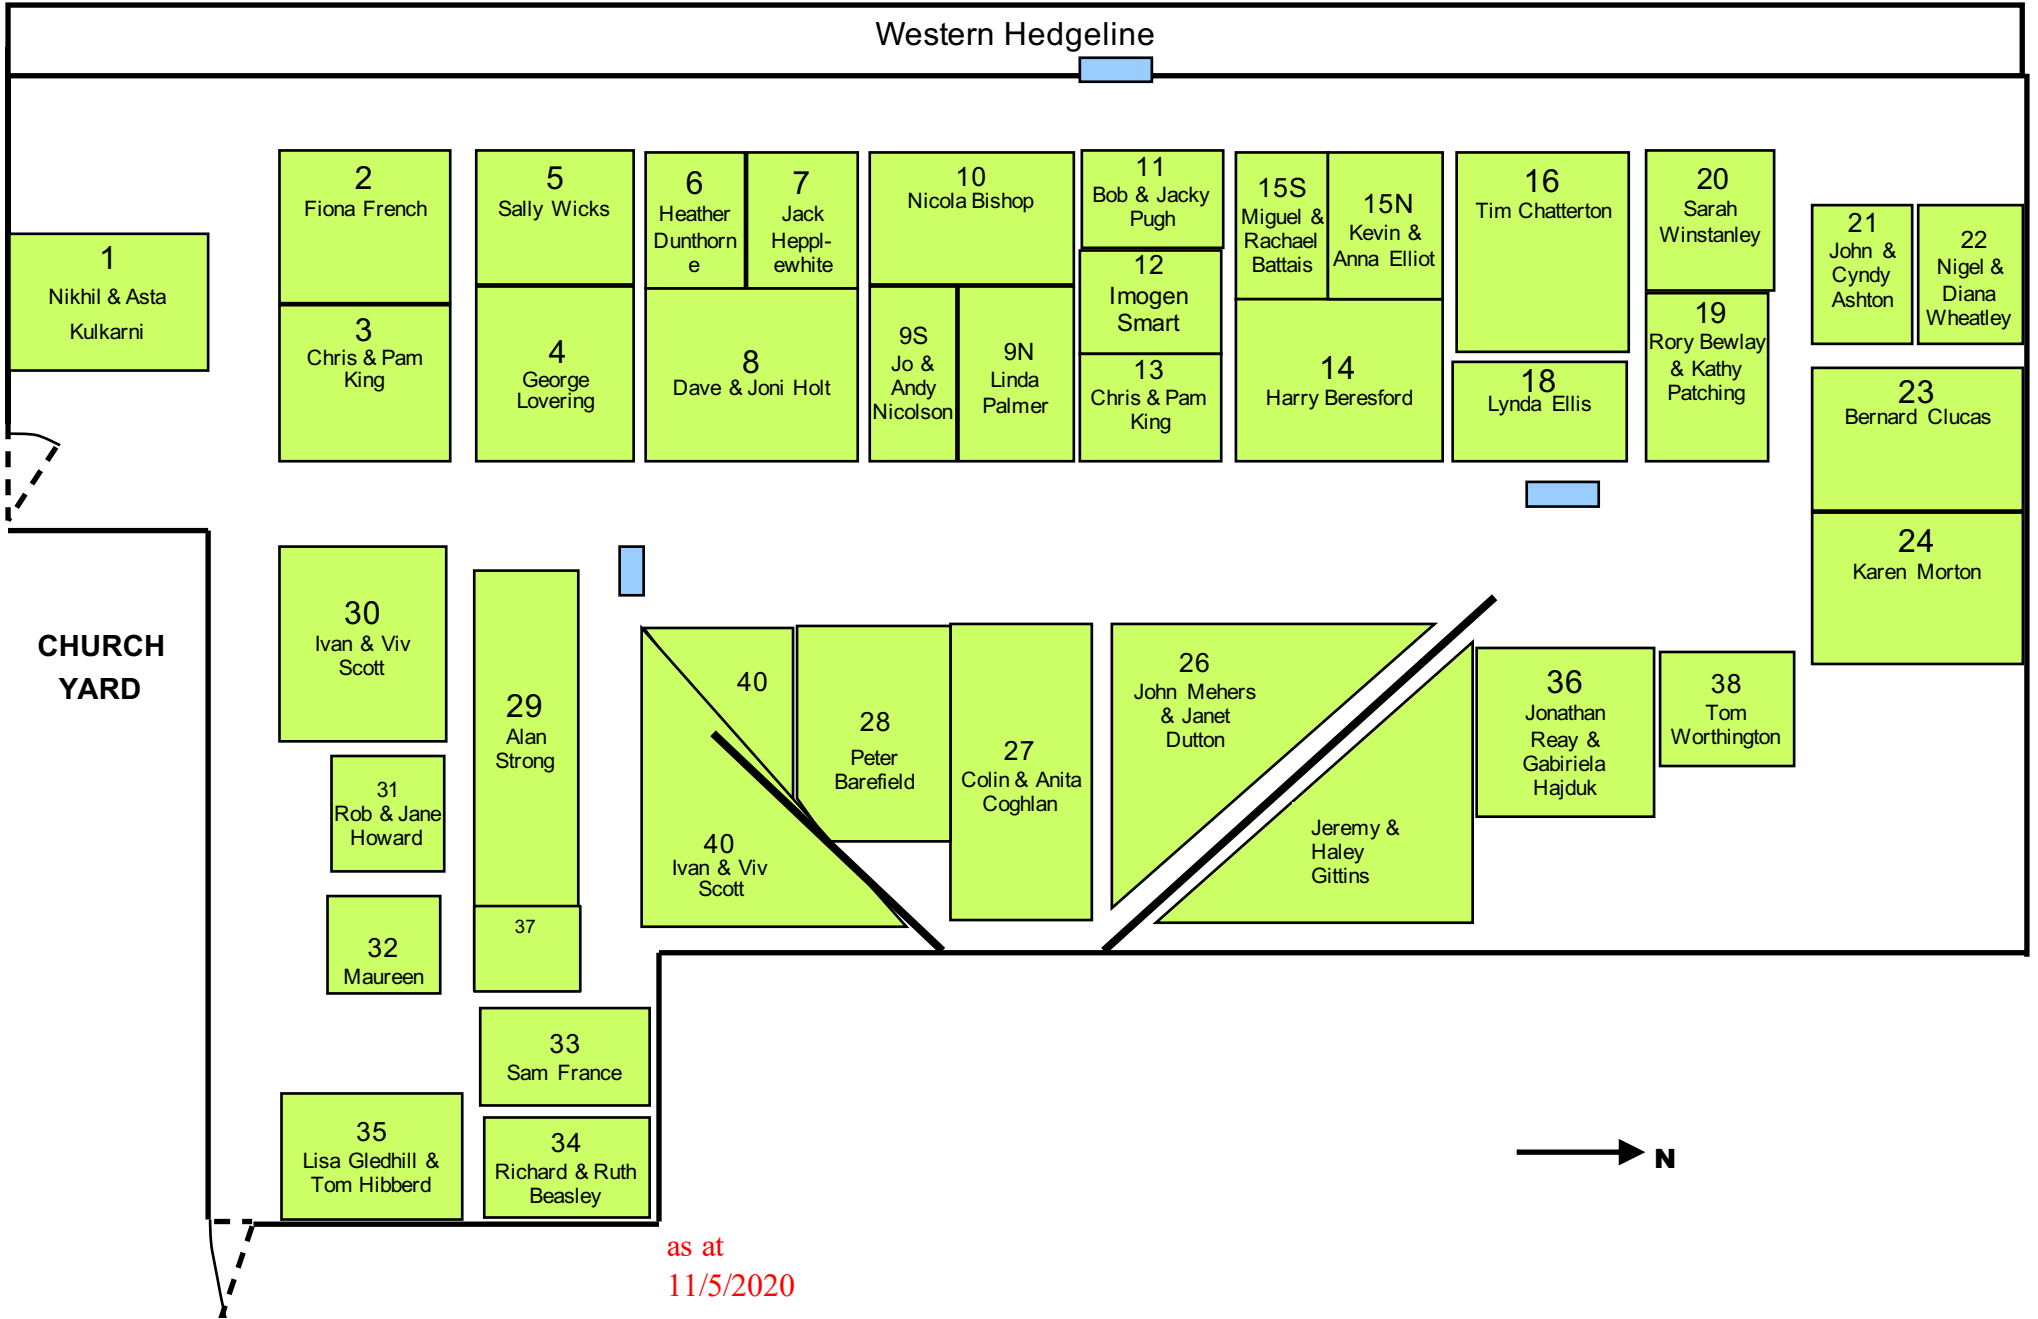

STREATLEY MEADOWS

Western Hedgeline

CAR PARK